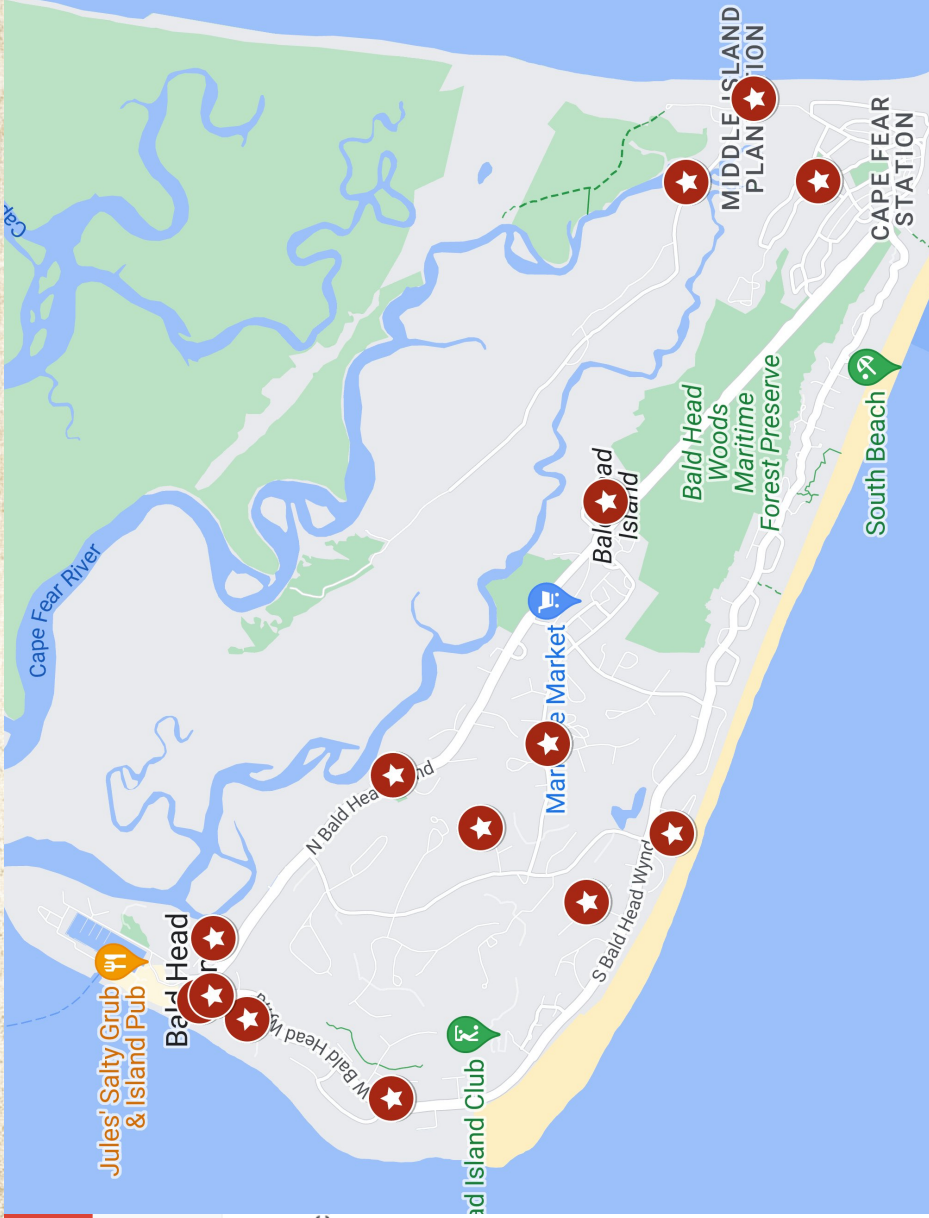

# porch ^ Island Treasures

A new twist on an old favorite! Use the online or printed map to find homeowners selling or giving away items on their home porches.

Saturday, June 24, 2023

9:00am-12:00pm

Online details and  
house map / list  
of participating homes

# Porch Island Treasures 2023

2023 Porch Island Tre...  
Bald Head Association BHA

23 views  
Published 24 minutes ago

SHARE EDIT

Location List

- 111 Lighthouse Wynd (BHA's Association C
- 15 E Beach Dr
- 12 Green Teal Trail
- 2 Pintail Ct
- 629 Chicamacomico Way
- 9 Cape Creek Rd
- 19 Bay Tree Trail
- 2114 Heron Trace
- 209 W Bald Head Wynd
- 25 Sandspur Trail
- 21 Mourning Warbler Trail
- 20 Sea Gull Trail
- 4 Old Baldy Ct
- 120 Edward Teach Wynd

111 Lighthouse Wynd (BHA's Association Center)	Beach knickknacks, garage items, garden hose and queen mattress pad.
15 E Beach Drive	Bikes (x2), beach umbrella.
12 Green Teal Trail	Furniture and lamps.
2 Pintail Ct	Two, electric leaf blowers and vintage cocktail shakers/barware.
629 Chicamacomico	Furniture, beach items and BHI clothing
9 Cape Creek	New framed prints, new queen comforters, new twin comforters, outdoor coffee table like new and more.
19 Bay Tree Trail	Home décor, artwork and kitchen essentials.
2114 Heron Trace	Décor accessories.
209 West Bald Head Wynd	Furniture, bedding and outdoor items.
25 Sandspur Trail	Small furniture pieces, mirrors, artwork and decorative pieces.
21 Mourning Warbler Trail	Outdoor, square wicker table with glass top and six, outdoor wicker chairs.
20 Sea Gull Trail	Outdoor furniture, dining chairs, beach artwork, household items and decorations.
4 Old Baldy Court	Household items.
120 Edward Teach Wynd	Furniture, lamps, pillows, mostly home décor items.